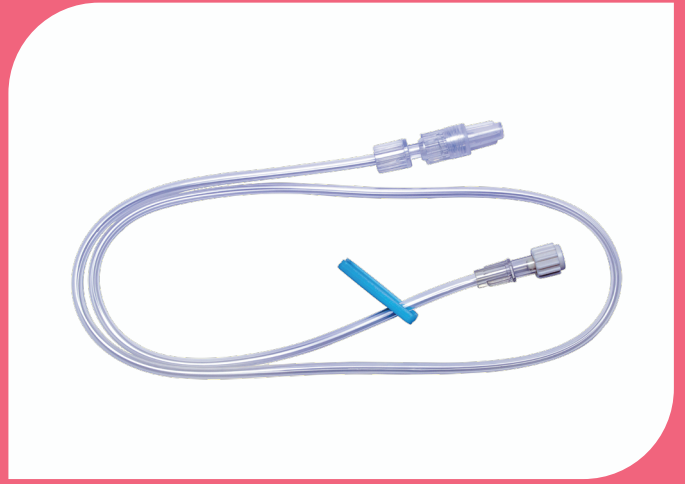

Standard Bore Extension Set

75cm

PRODUCT DATA SHEET

DESCRIPTION

The Standard Bore Extension Set (75cm) is a female to male luer lock line with rotating collar and a slide clamp.

FEATURES AND BENEFITS

- Female to male luer lock with rotating collar
- Slide clamp
- Latex free
- Peel open pouch
- Single use only

PRODUCT DATA

- Tubing diameter: 3mm
- Tubing length: 75cm
- Priming volume (75cm): 5.31 mL
- Priming volume (150cm): 10.6mL
- DEHP free
- Sterile EO
- Material: PVC, PE, PC
- Shelf Life: 3 Years
- ARTG Number: 228230
- The product is MRI and CT suitable

PRODUCT PACKAGING LABEL

| RE-ORDER | DESCRIPTION | SIZE | CARTON/QTY |
|----------|-----------------------------|------|------------|
| IV052000 | Standard Bore Extension Set | 75cm | 100 |

m|devices
 27 Llewellyn Avenue Villawood
 NSW 2163 Australia
 T + 61 (0) 2 8718 2800 F + 61 (0) 2 8718 2801